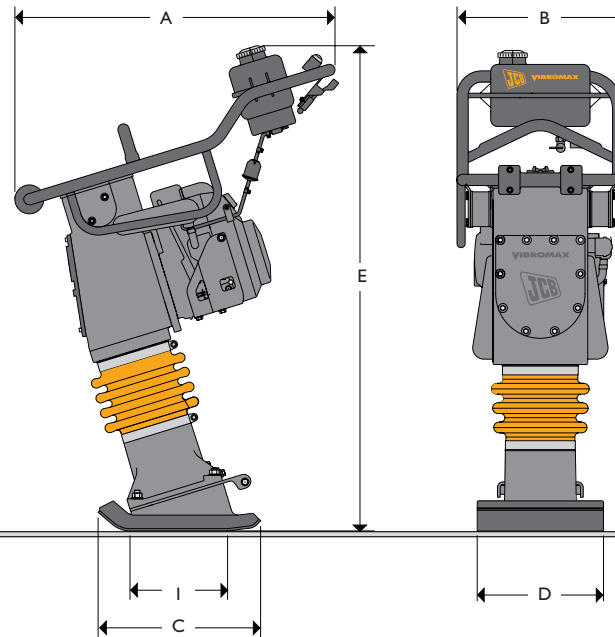

## JCB VIBROMAX – COMPACTION EQUIPMENT RAPID BLOW TAMPER VMR75

MAX. OPERATING WEIGHT: 75kg (161lb)

### STATIC DIMENSIONS

Dimensions in millimetres (in)	
A Overall length	670 (26.4)
B Width	370 (14.6)
C Length of tampering foot	360 (14.2)
D Width	280 (11)
E Overall height	1000 (39.4)
I Contact length	216 (8.5)

### OPERATING DATA

Operating weight	kg (lb)	75 (161)
Impact force	kN (lbf)	16 (3600)
Contact area	cm <sup>2</sup> (in <sup>2</sup> )	604.8 (94)
Impact force / Contact area	N/cm <sup>2</sup> (lbf/in <sup>2</sup> )	26.5 (38.3)
Number of blows	l/min (Hz)	660 (11)
Compaction depth	cm (in)	70 (27.6)
Operating speed, until	m/min (in/min)	20 (787)
Surface performance	m <sup>2</sup> /h (yd <sup>2</sup> /h)	350 (419)

### ENGINE

Single-cylinder, air-cooled four-stroke gasoline engine.

Make		Robin
Model		EH12-2
Piston displacement	cm <sup>3</sup> (in <sup>3</sup> )	121 (7.38)
Performance – DIN 6271	kW (hp)	2.6 (3.5)
Operating speed	min <sup>-1</sup> (rpm)	3600 (3600)
Starting device		Recoil starter
Air cleaner		Dry air cleaner
Fuel filter		Cartridge
Fuel consumption	l/h (US gal/h)	1.0 (0.26)